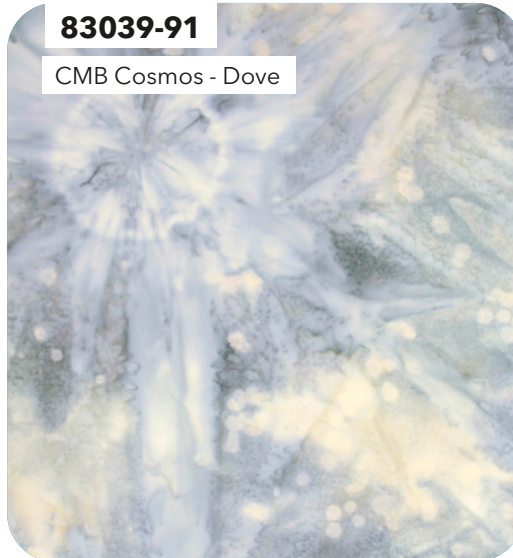

COLOR ME BANYAN

COSMOS Cool

ESSENTIALS

83039-61

CMB Cosmos - Caribbean

Approx. scale 45%

81000-440

81300-62

83039-41

CMB Cosmos -
Steel Blue

83039-66

CMB Cosmos - Ocean Mist

81600-61

81300-63

83039-88

CMB Cosmos - Hickory Plum

83039-91

CMB Cosmos - Dove

81300-86

81300-46

Color Me Banyan Cosmos | Entire Collection 10 pcs, 2 colorways
Shipping November 2023 | Order by July 12, 2023 | Scale approx.25%
January 2023 Release

COLOR ME BANYAN