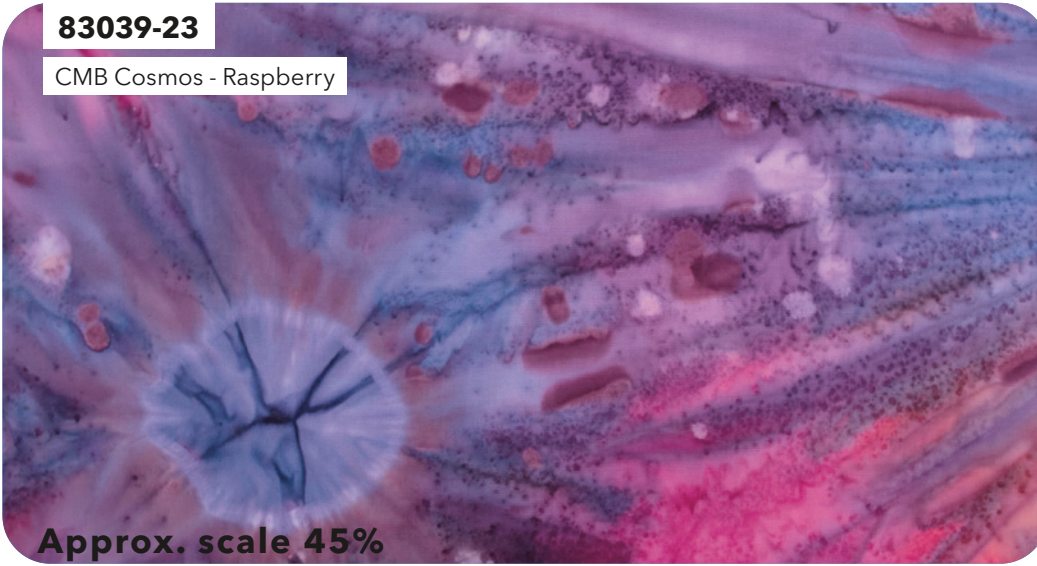

COLOR ME BANYAN

COSMOS Cool

ESSENTIALS

83039-61

CMB Cosmos - Caribbean

Approx. scale 45%

81000-440

81300-62

83039-91

CMB Cosmos - Dove

81300-86

81300-46

Color Me Banyan Cosmos | Entire Collection 10 pcs, 2 colorways
Shipping November 2023 | Order by July 12, 2023 | Scale approx.25%
January 2023 Release

COLOR ME BANYAN

COSMOS Warm

ESSENTIALS

Color Me Banyan Cosmos | Entire Collection 10 pcs, 2 colorways
Shipping November 2023 | Order by July 12, 2023 | Scale approx.25%
January 2023 Release